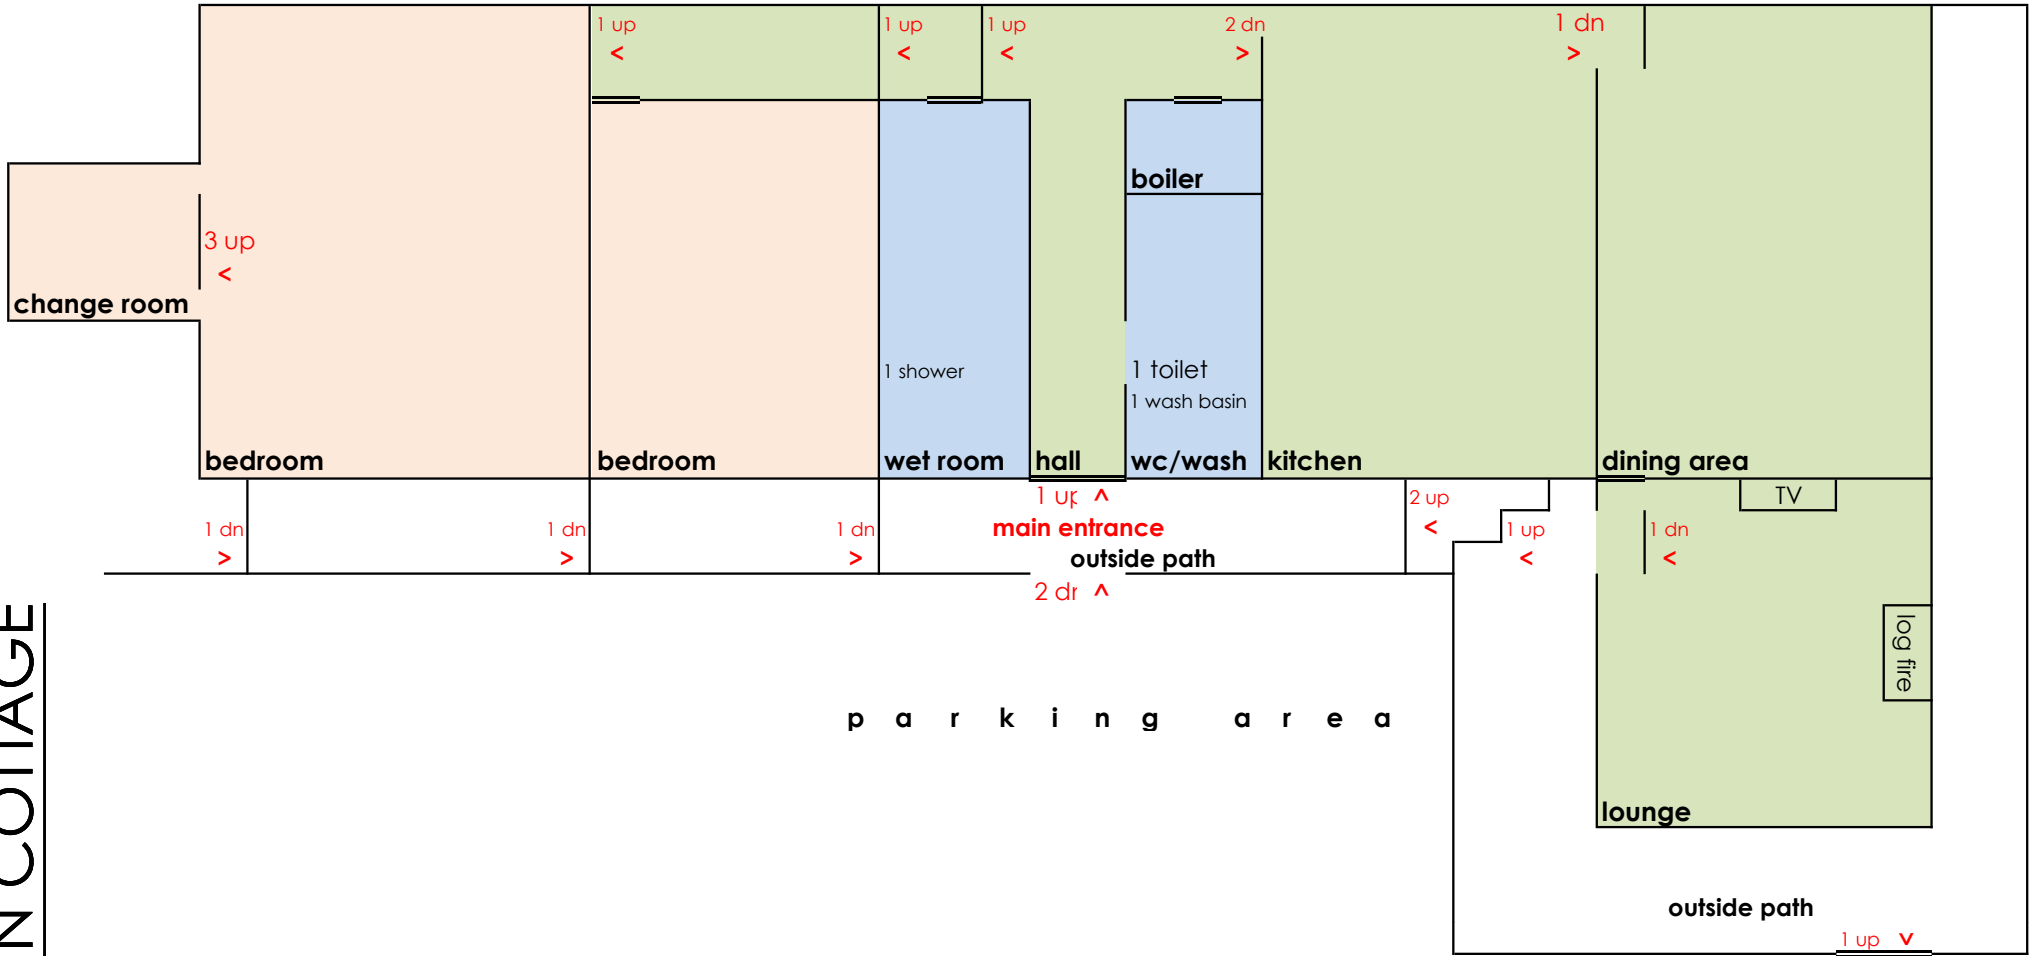

w r a g g c a s t l e l a n e

BARN COTTAGE

GROUND FLOOR PLAN

NOTE: NOT TO SCALE> 01/04/12